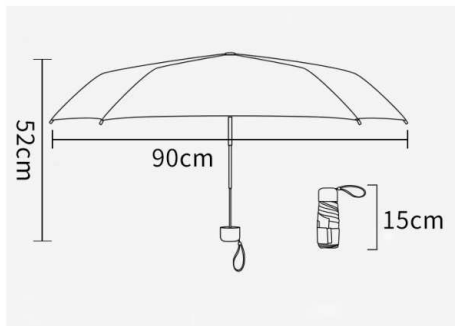

ART NO. 5003

19" x6k , 5 fold, manual open