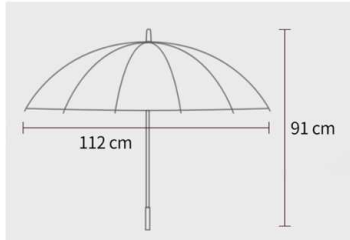

# ART NO. 1028

25" x 8k, stick umbrella, auto open

ART NO. 1029

23" x 16k, stick umbrella, auto open

ART NO. 1030

28" x 8k, stick umbrella, auto open