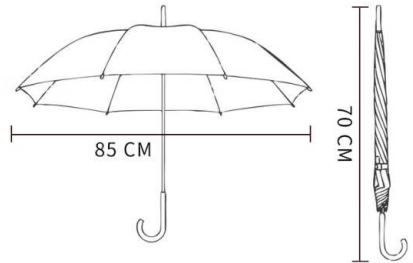

# ART NO. 2006

30" x 8k, 2 fold, auto open

ART NO. 1001

19" x 8k, stick umbrella, auto open

ART NO. 1002

16" x 8k, stick umbrella, manual open

ART NO. 1003

19" x 8k, stick umbrella, auto open