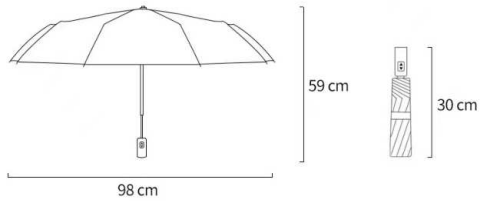

ART NO. 3028

21" x 8k, 3 fold, auto open & auto close