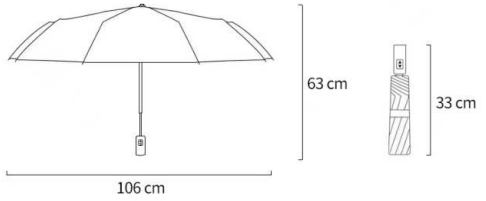

ART NO. 3033

23" x 12k, 3 fold, auto open & auto close