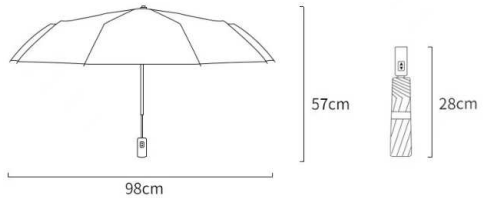

ART NO. 3022

21" x 8k, 3 fold, auto open & auto close