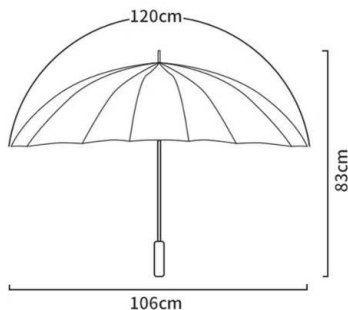

# ART NO. 1028

25" x 8k, stick umbrella, auto open

ART NO. 1029

23" x 16k, stick umbrella, auto open

ART NO. 1030

28" x 8k, stick umbrella, auto open