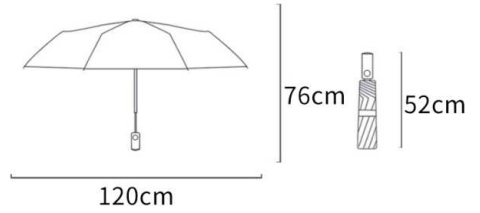

## ART NO. 3040

23" x 12k, 3 fold, auto open & auto close

ART NO. 2001

20.5" x 8k, 2 fold, auto open

ART NO. 2002

27" x 8k, 2 fold, auto open

ART NO. 2003

27" x 8k, 2 fold, auto open