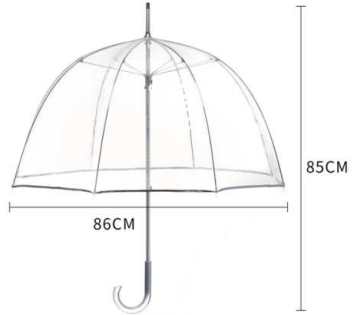

ART NO. 1009

23" x 8k, stick umbrella, manual open

ART NO. 1010