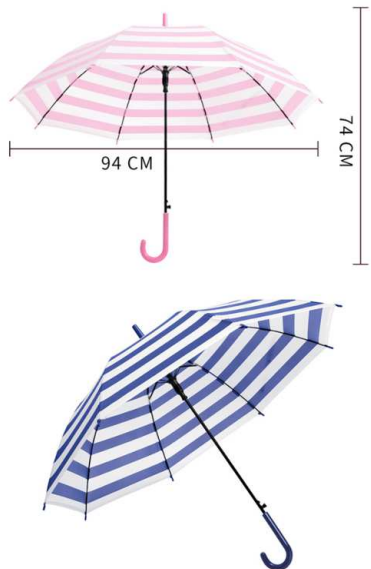

# ART NO. 2006

30" x 8k, 2 fold, auto open

ART NO. 1001

19" x 8k, stick umbrella, auto open

ART NO. 1002

16" x 8k, stick umbrella, manual open

ART NO. 1003

19" x 8k, stick umbrella, auto open

ART NO. 1004

19" x 8k, stick umbrella, manual open

ART NO. 1005

23" x 8k, stick umbrella, auto open

ART NO. 1006

21" x 8k, stick umbrella, auto open

ART NO. 1007

21" x 8k, stick umbrella, auto open

ART NO. 1008

23" x 8k, stick umbrella, auto open

ART NO. 1009

23" x 8k, stick umbrella, manual open

ART NO. 1010

7 Colorful LED lights on the Shaft

Power Button on the Handle

LED Flashlight