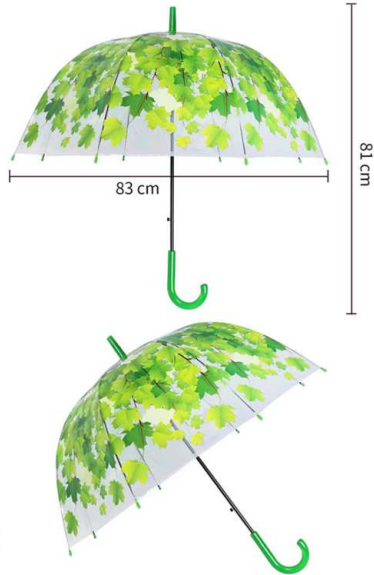

# ART NO. 2006

30" x 8k, 2 fold, auto open

ART NO. 1001

19" x 8k, stick umbrella, auto open

ART NO. 1002

16" x 8k, stick umbrella, manual open

ART NO. 1003

19" x 8k, stick umbrella, auto open

ART NO. 1004

19" x 8k, stick umbrella, manual open

ART NO. 1005

23" x 8k, stick umbrella, auto open

ART NO. 1006

21" x 8k, stick umbrella, auto open

ART NO. 1007

21" x 8k, stick umbrella, auto open