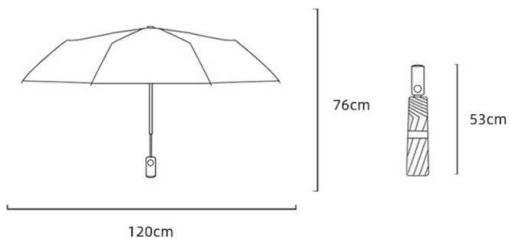

## ART NO. 3040

23" x 12k, 3 fold, auto open & auto close

ART NO. 2001

20.5" x 8k, 2 fold, auto open

ART NO. 2002

27" x 8k, 2 fold, auto open

ART NO. 2003

27" x 8k, 2 fold, auto open