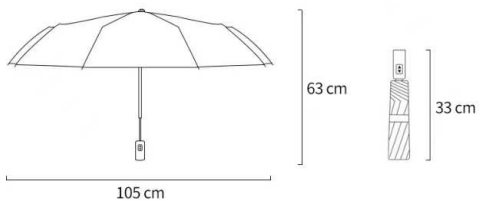

ART NO. 3023

23" x 10k, 3 fold, auto open & auto close