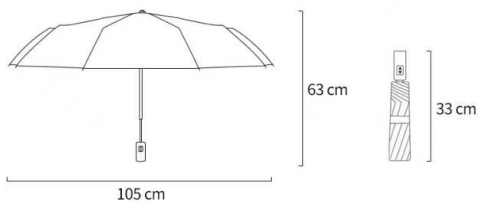

ART NO. 3024

23" x 10k, 3 fold, auto open & auto close