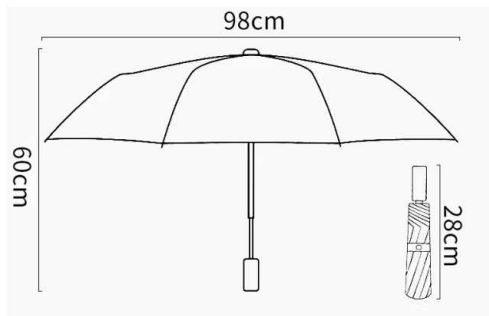

ART NO. 3012

21" x 8k, 3 fold, manual open