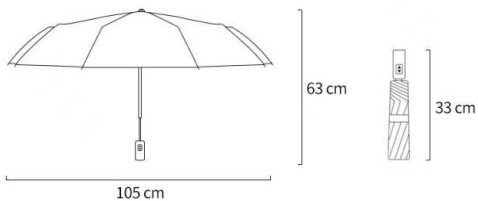

ART NO. 3025

23" x 10k, 3 fold, auto open & auto close