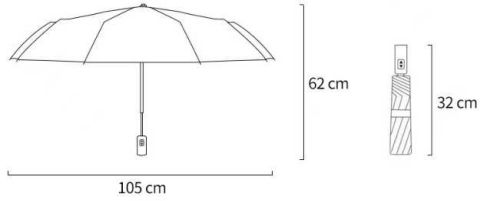

ART NO. 3029

23" x 10k, 3 fold, auto open & auto close