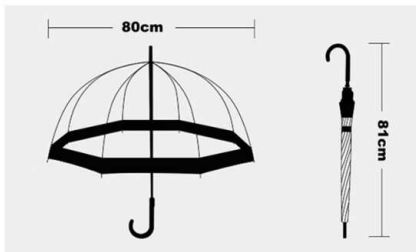

ART NO. 1008

23" x 8k, stick umbrella, auto open