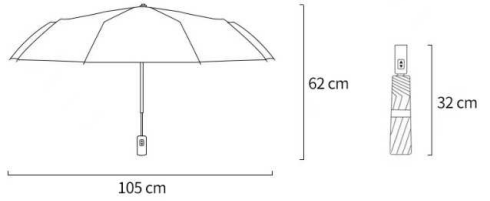

ART NO. 3027

23" x 10k, 3 fold, auto open & auto close