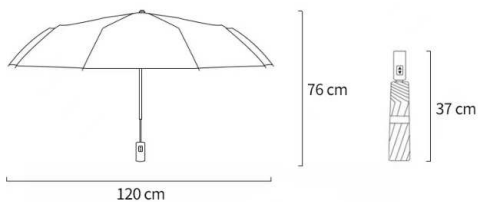

ART NO. 3026

27" x 8k, 3 fold, auto open & auto close